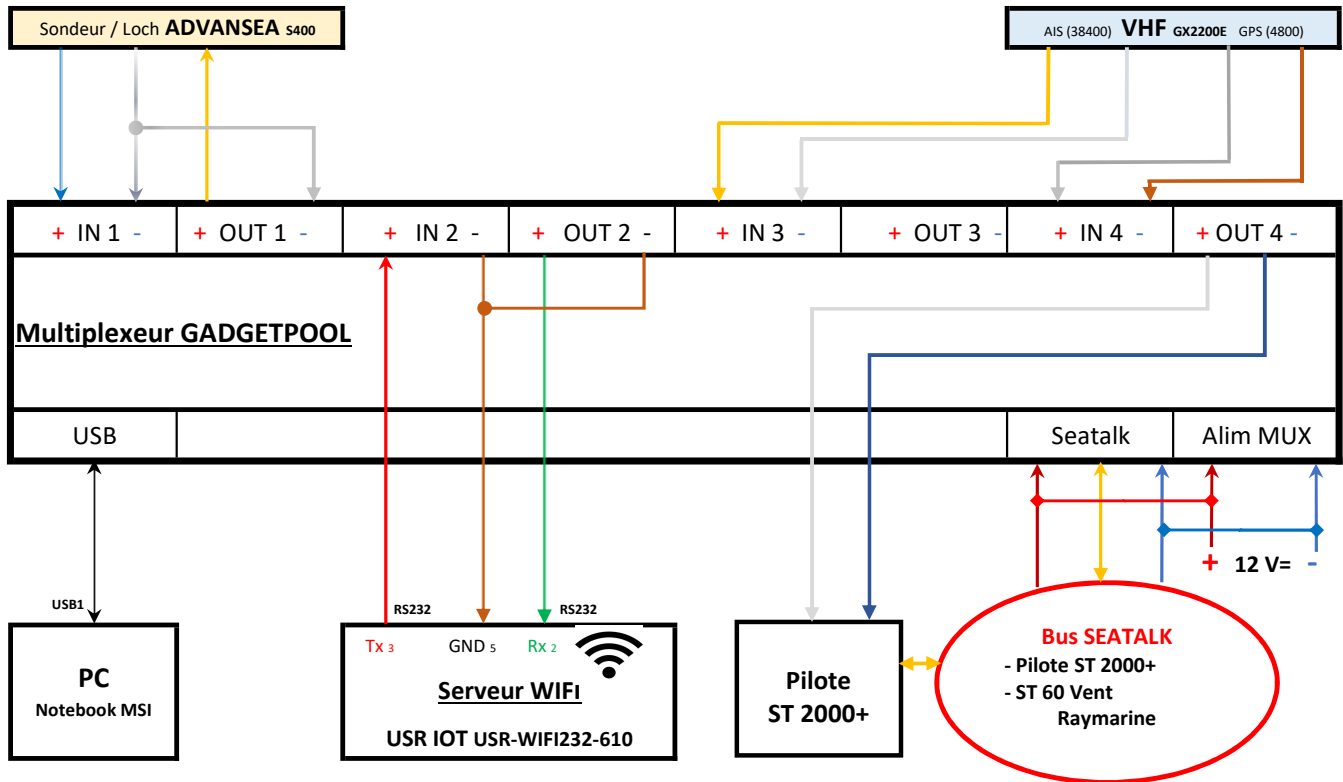

RÉSEAU voilier LIBERDADE

Port	Marque	IN	OUT	Vitesse
Port 1	ADVANSEA S400 MULTI	Sondeur/Loch	SOG	4800 Bds
Port 2	USR-WIFI232-610	Serveur Wifi		38400 Bds
Port 3	STD HORIZON	VHF AIS		38400 Bds
Port 4	STD HORIZON	VHF GPS		4800 Bds
	RAYMARINE		Pilote ST2000+	
Seataalk	RAYMARINE	ST 60 Vent		4800 Bds
	RAYMARINE	Pilote ST2000+		
USB	MSI PC Notebook	OpenCPN - MaxSea - Polauto		38400 Bds

Serial WIFI Converter, RS232 & RS485 to WIFI and Ethernet converter

The gadgetPool NMEA Multiplexer with **bidirectional SeaTalk** and USB Port

http://www.gadgetpool.de/bestellen/catalog/product_info.php/products_id/93